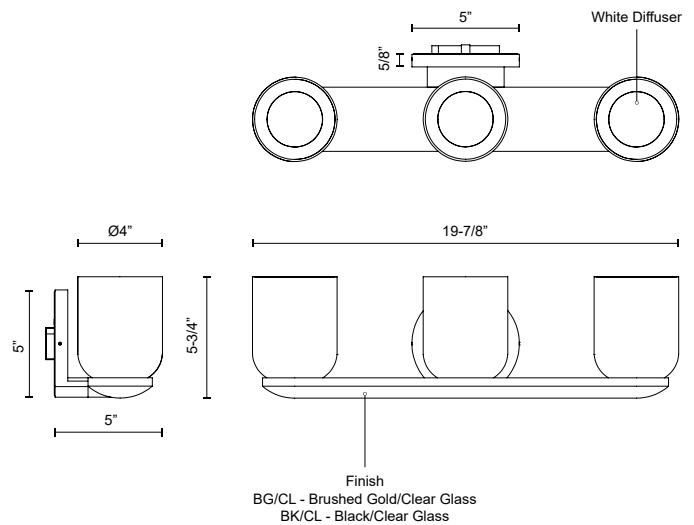

CEDAR VL52520

WALL

PROJECT

SPECIFICATION DETAILS

Fixture Dimensions	W19-7/8" x H5-3/4" x E5"
Light Source	DC LED WITH DRIVER
Wattage	25W
Total Lumens	2125lm
Delivered Lumens	1500lm*
Voltage	120V
Color Temperature	3000K
CRI (Ra)	90CRI
Optional Color Temps	2700K - 5000K Available, Minimum Order Quantities Apply
LED Rated Life	50,000 hours
Dimming	100% - 10%, TRIAC or ELV Dimmer (Not Included)
Diffuser Details	White Diffuser (interior)
Glass Details	Clear Glass (exterior)
Location	Damp
Illumination Direction	Up or Down
Mounting Style	Up or Down
CEC Title 24 JA8	Yes, JA8-2022
Canopy Dimensions	W5" x H5" x E5/8"
Paint Finish	BG02; BK02;

* For custom options, consult factory for details.

* For warranty information, please visit www.kuzcolighting.com/warranty

DESCRIPTION

The charming Cedar Collection is filled with whimsical frosted glass diffusers resting inside clear glass shades. This versatile family includes a variety of different mounting options that can be mounted up, down, horizontally, or vertically. The metal base details offer a nice rigidity that complements the soft curves found on the rest of the piece and are available in two finishes.

KUZCO

CANADA: 19054 28TH AVENUE - SURREY, BC V3Z 6M3

USA: 3035 E. LONE MOUNTAIN ROAD - LAS VEGAS, NV 89081

WWW.KUZCOLIGHTING.COM

© 2023 KUZCO LIGHTING. ALL RIGHTS RESERVED.

COMMENT